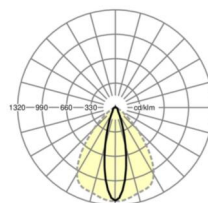

CHARACTERISTICS

Order number	19520027400
EAN number	4020863445158
Commodity code	94051190
Certification mark	IP 20, Protection class I, F, HACCP DIN10500/Food/IFS-application-related suitability/BRC, Indoor, CE
Impact resistance (IK rating)	IK03 (5°C bis 30°C)
Ambient temperatur	ta 5°C to 30°C
Warranty period	5 years
State funding programs	BEG - Federal funding for efficient buildings (valid only for Germany)

ELECTRICAL ENGINEERING

Controller	Electronic driver 3h emergency lighting (1 pcs.)
System output	95W
Mains voltage	230V/50Hz
Circuit breakers (inrush current)	7 pieces/B10, 12 pieces/B16, 12 pieces/C10, 20 pieces/C16
Energy efficiency class/light source	C

LIGHTING TECHNOLOGY

Placement	LED, Colour rendering/Light colour CRI ≥ 80 / 4000K
Colour tolerance (MacAdam)	3SDCM
Nominal luminous flux	16929lm
Nominal luminous flux-emergency lighting mode	931lm
LED service life	70000h L80/B10 (Tq 30°C), 100000h L80/B50 (Tq 25°C)
Luminaire luminous efficiency	178lm/W
Beam angle	25° (C0) / 100° (C90)
UGR lat./long.	18.8 / 24.1

MECHANICS

Housing colour	traffic white RAL 9016
Dimensions (LxWxH/DxH)	2299mm x 55mm x 37mm
Weight (net)	2.45kg
Type of installation	Mounting rail system installation, Light structure

DEEP-LINK

<https://www.regiolux.de/en/article/19520027400>

Reference	LED 17000lm 840
ηLB	100 %
Φ ↓/↑	98 % / 2 %
UGR lat./long.	18.8 / 24.1