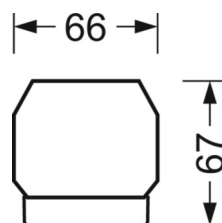

## MECHANICS

Housing colour	traffic white RAL 9016
Dimensions (LxWxH/DxH)	2299mm x 55mm x 37mm
Weight (net)	2.45kg
Type of installation	Mounting rail system installation, Light structure

## Dimensions

---

L	2299 mm	Length
B	55 mm	Width
H	37 mm	Height

---