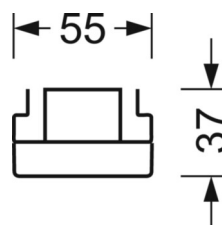

## LIGHTING TECHNOLOGY

Placement	LED, Colour rendering/Light colour CRI ≥ 80 / 4000K
Colour tolerance (MacAdam)	3SDCM
Nominal luminous flux	16929lm
Nominal luminous flux-emergency lighting mode	931lm
LED service life	70000h L80/B10 (Tq 30°C), 100000h L80/B50 (Tq 25°C)
Luminaire luminous efficiency	178lm/W
Beam angle	25° (C0) / 100° (C90)
UGR lat./long.	18.8 / 24.1

## MECHANICS

Housing colour	traffic white RAL 9016
Dimensions (LxWxH/DxH)	2299mm x 55mm x 37mm
Weight (net)	2.45kg
Type of installation	Mounting rail system installation, Light structure

## Dimensions

---

L	2299 mm	Length
B	55 mm	Width
H	37 mm	Height

---